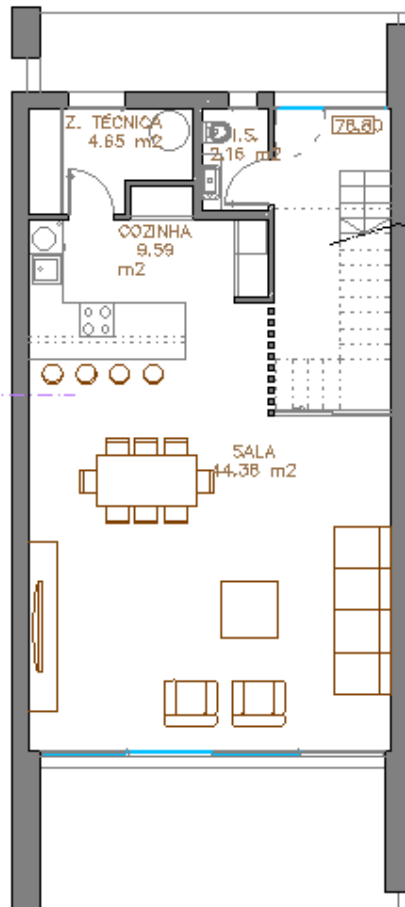

WEST CLIFFS – Lote H

Town Houses V3 com 153 m²

Planta - Piso 0

Planta - Piso 1