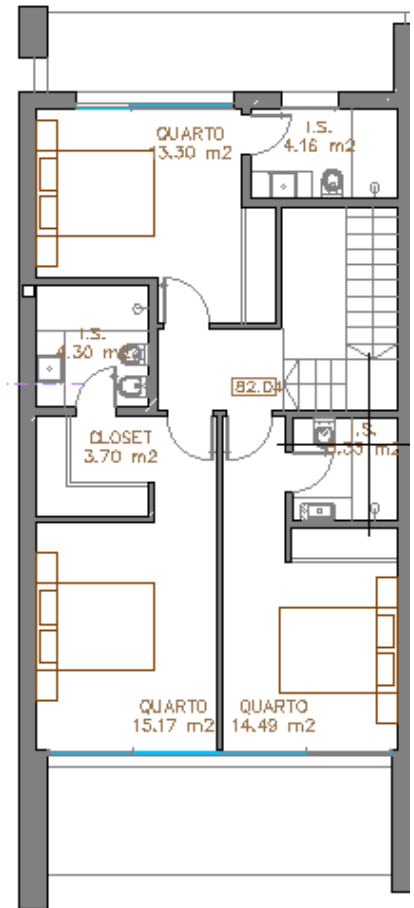

WEST CLIFFS – Lote H

Town Houses V3 com 153 m²

Planta - Piso 0

Planta - Piso 1